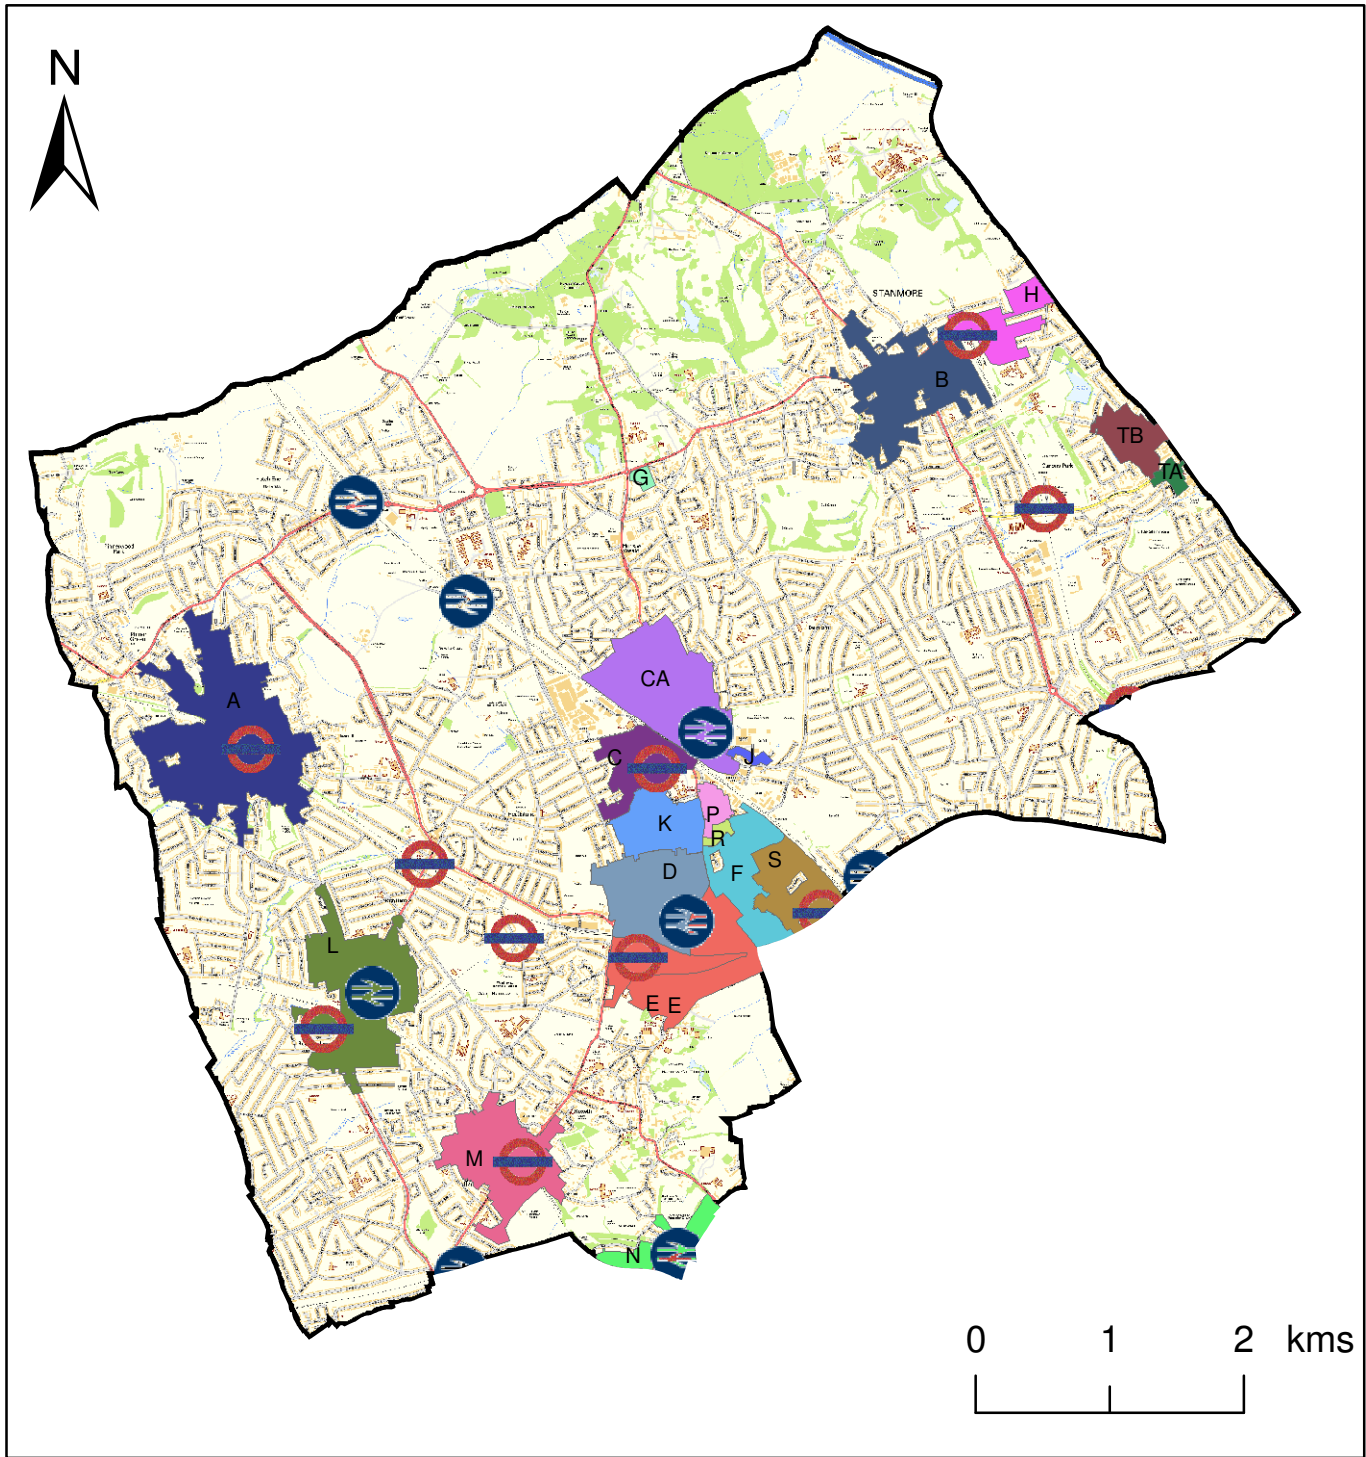

CONTROLLED PARKING ZONES

APPENDIX B

CPZ, TIMES

A, Mon - Fri 11:00am - 12:00pm	E, Mon - Sat 8:30am - 6:30pm	M, Mon - Sat 10:00am - 11:00am and 2:00pm - 3:00pm
B, Mon - Fri 3pm to 4pm	F, Mon - Sat 8:30am - 6:30pm	N, Mon - Fri 11:00am - 12:00pm
C, Mon - Fri 10:00am - 11:00am	G, Mon - Fri 10:00am - 11:00am and 2:00pm - 3:00pm	P, Mon - Sun 8:30am - 8:30pm
CA, Mon - Fri 10:00am - 11:00am and 2:00pm - 3:00pm	H, Mon - Sat 10:00am - 11:00am and 3:00pm - 4:00pm	R, At any time
D, Mon - Sat 8:30am - 6:30pm	J, Mon - Sun 7:00am - 12:00am	S, Mon - Fri 11:00am - 12:00pm
L, Mon - Fri 10:00am - 11:00am	K, Mon - Sat 8:30am - 6:30pm	TA, Mon - Sat 8:30am - 8:30pm
	EE, Mon - Sat 8:30am - 6:30pm	TB, Mon - Fri 11:00am - 12:00pm